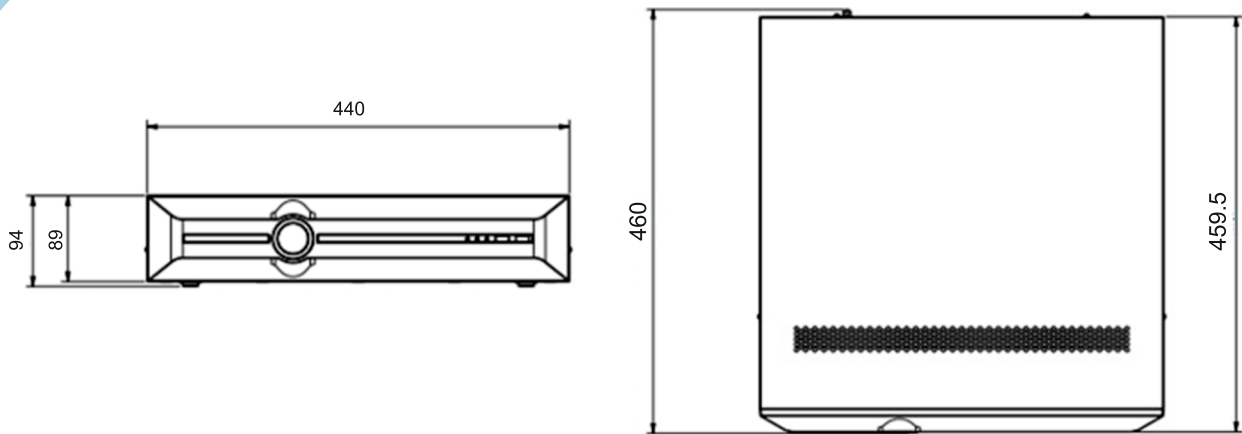

DIMENSIONS

PRODUCT HIGHLIGHTS

- S+265 Compression
- Up to 12MP Resolution Recording
- Support 40-ch Intelligent Analysis Process
- Smart Search&Recording
- Support ANR Function
- Cloud upgrade,IPC Cloud upgrade
- Plug in free
- 2x HDMI, 2x VGA, Different Video Source, Max Resolution 4K
- 8 SATA (Up to 10TB), Alarm I/O 16/4, Audio I/O 1/2, 3x USB
- Dual Gigabit Network Interfaces
- UI V3.0,Support free dragging of UI navigation bar
- Support JBOD, RAID0, RAID1, RAID5, RAID6, RAID10
- CE, FCC